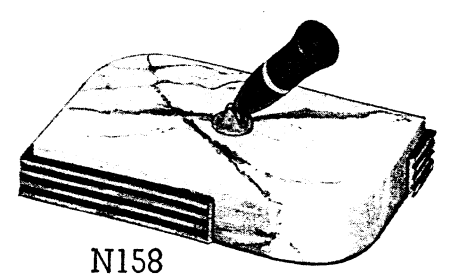

N158

All of the Gold Trimmed Desk Sets on this page are obtainable with AUTOGRAPH LIFETIME Pen for signature facsimile engraving (see page 14) or $8.00 additional.